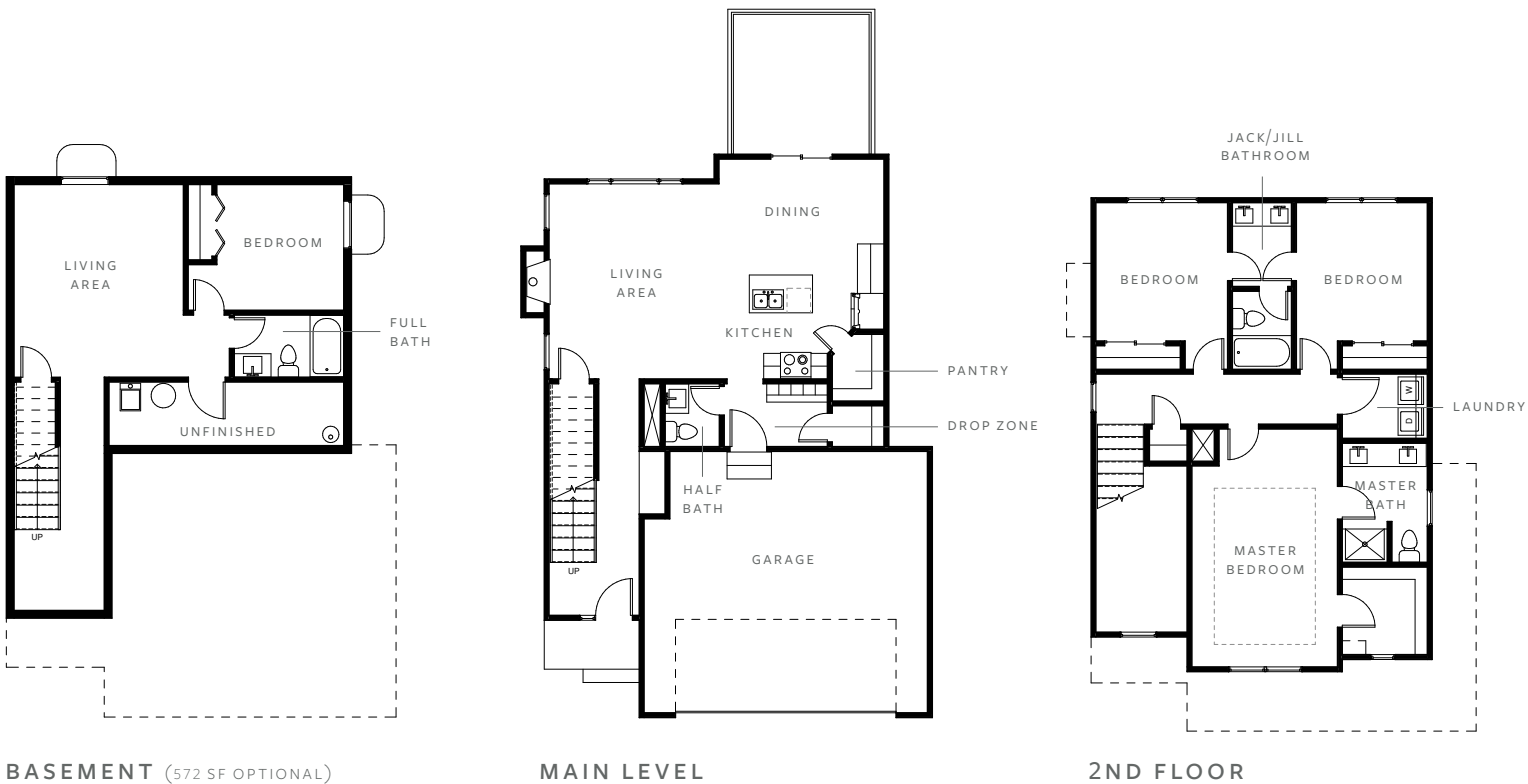

ADLER PLAN

 2 STORY
  3 BED
  47' X 34'
 1,766 SF
  2-1/2 BATH

BUILD YOURS AT ELEVATEDBUILDERS.COM