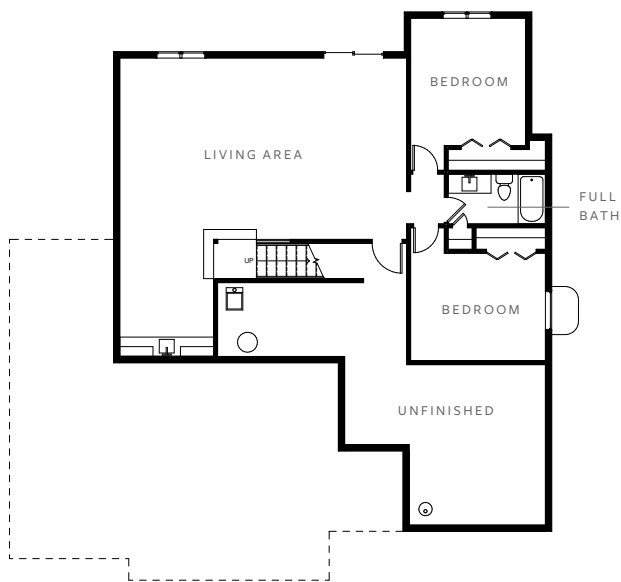

BRAXTON PLAN

 RANCH
  3 BED
  55' X 59'
 1,714 SF
  2 BATH

BASEMENT (1,184 SF OPTIONAL)

MAIN LEVEL

BUILD YOURS AT ELEVATEDBUILDERS.COM