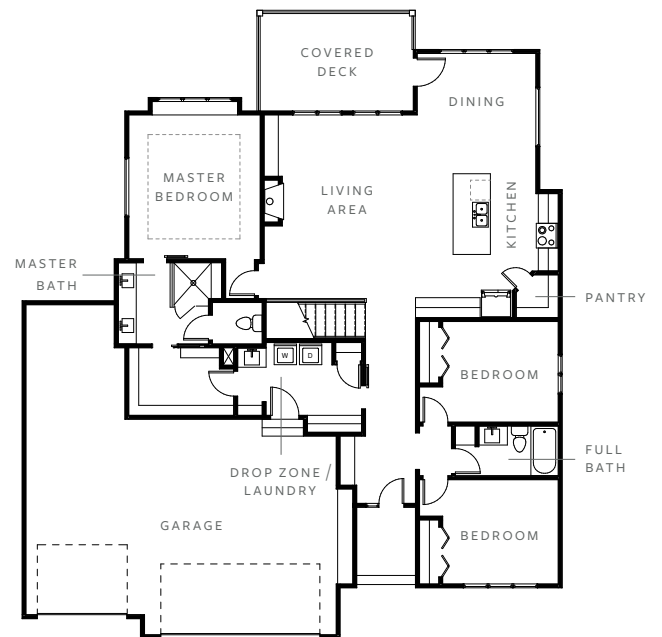

BRAXTON PLAN

 RANCH
  3 BED
  55' X 59'
 1,714 SF
  2 BATH

BASEMENT (1,184 SF OPTIONAL)

MAIN LEVEL

BUILD YOURS AT ELEVATEDBUILDERS.COM