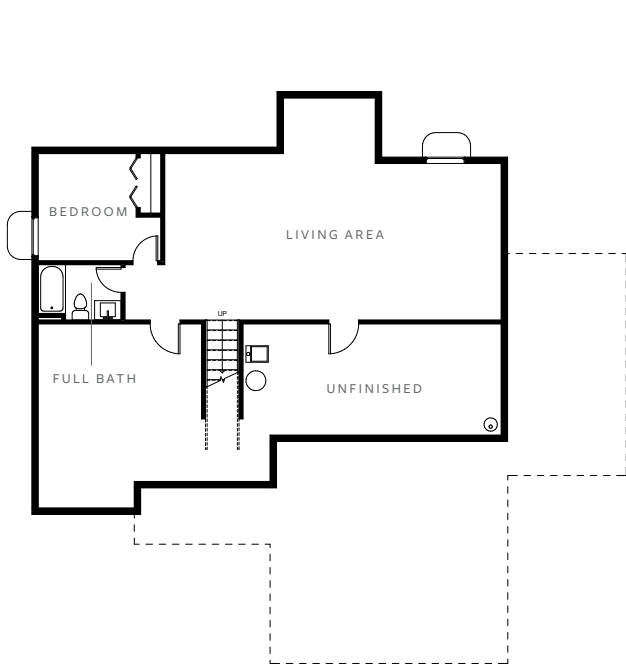

GAVIN PLAN

 RANCH
  3 BED
  60' X 58'
 1,577 SF
  2 BATH

BASEMENT (916 SF OPTIONAL)

MAIN LEVEL

BUILD YOURS AT [ELEVATEDBUILDERS.COM](https://www.elevatedbuilders.com)