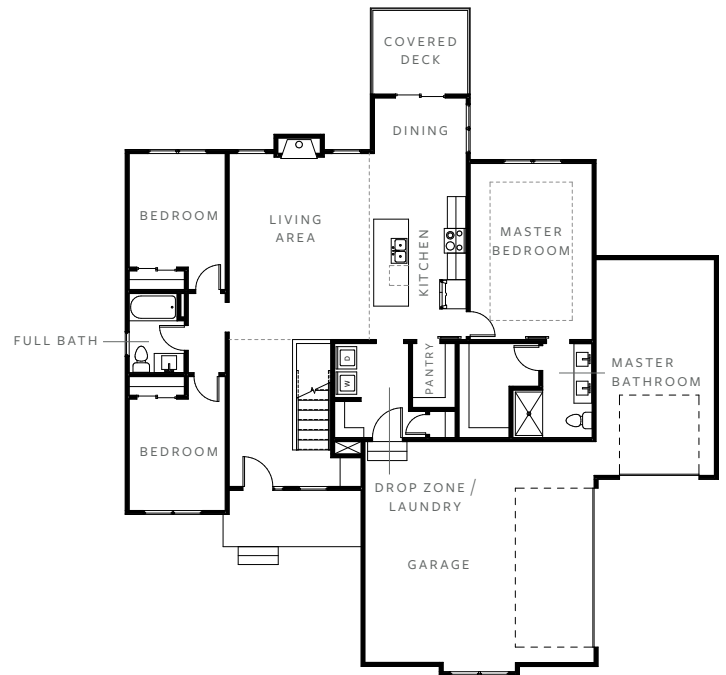

GAVIN PLAN

 RANCH
  3 BED
  60' X 58'
 1,577 SF
  2 BATH

BASEMENT (916 SF OPTIONAL)

MAIN LEVEL

BUILD YOURS AT [ELEVATEDBUILDERS.COM](https://www.elevatedbuilders.com)