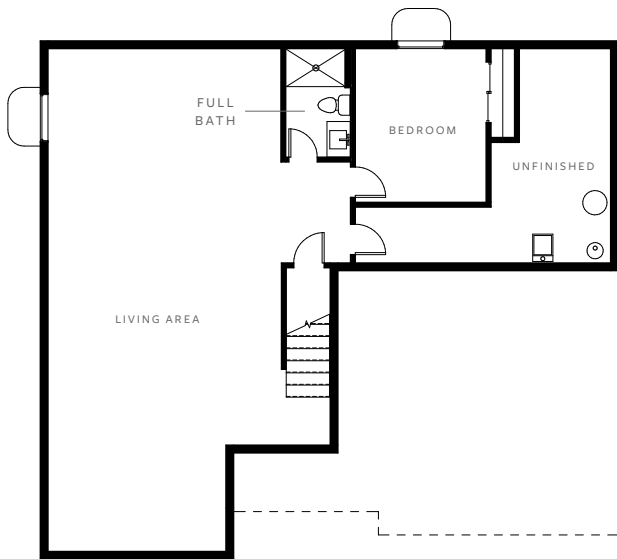

NICO PLAN

 RANCH
  3 BED
  48' X 43'
 1,426 SF
  2 BATH

BASEMENT (1,047 SF OPTIONAL)

MAIN LEVEL

BUILD YOURS AT [ELEVATEDBUILDERS.COM](https://www.elevatedbuilders.com)