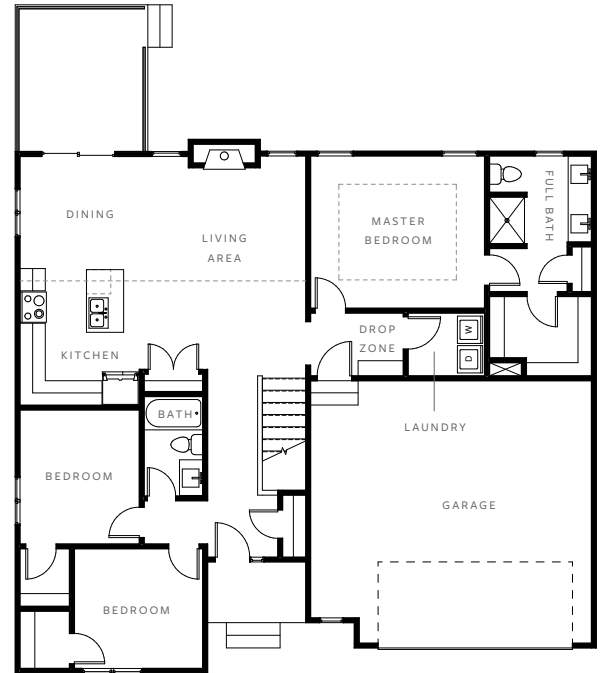

NICO PLAN

 RANCH
  3 BED
  48' X 43'
 1,426 SF
  2 BATH

BASEMENT (1,047 SF OPTIONAL)

MAIN LEVEL

BUILD YOURS AT [ELEVATEDBUILDERS.COM](https://www.elevatedbuilders.com)