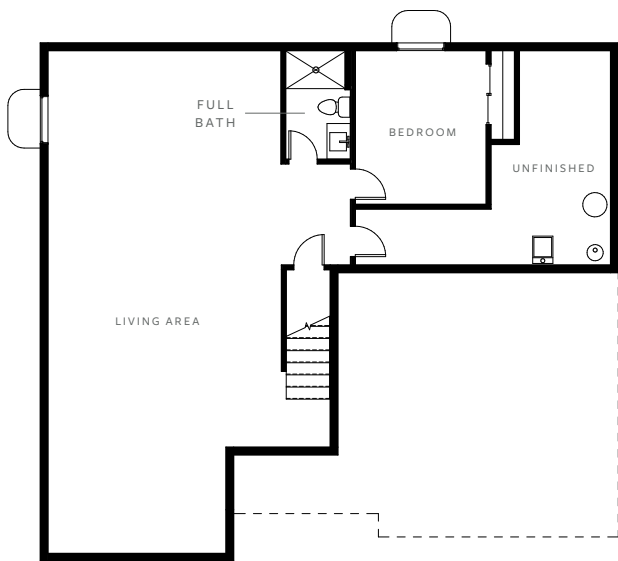

# NICO PLAN

🏠 RANCH   
 🛏️ 3 BED   
 📏 48' X 43'  
📐 1,426 SF   
 🚿 2 BATH

**BASEMENT** (1,047 SF OPTIONAL)

**MAIN LEVEL**

BUILD YOURS AT [ELEVATEDBUILDERS.COM](https://www.elevatedbuilders.com)