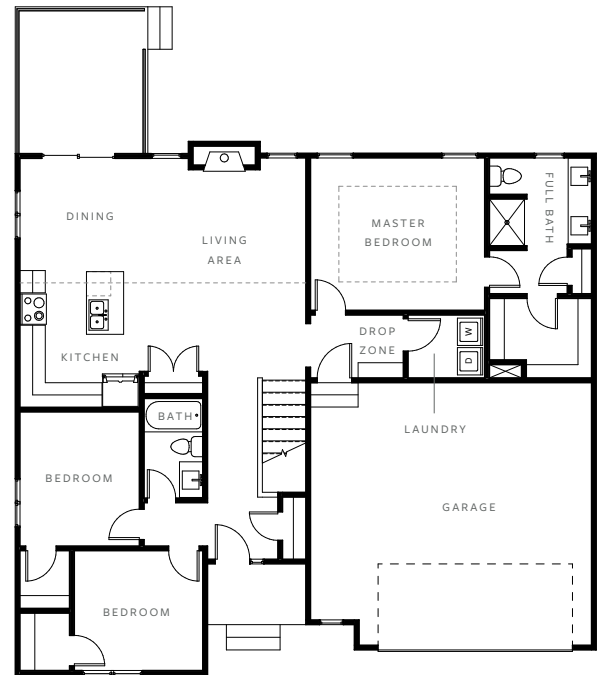

# NICO PLAN

🏠 RANCH   
 🛏️ 3 BED   
 📏 48' X 43'  
📐 1,426 SF   
 🚿 2 BATH

**BASEMENT** (1,047 SF OPTIONAL)

**MAIN LEVEL**

BUILD YOURS AT [ELEVATEDBUILDERS.COM](https://www.elevatedbuilders.com)