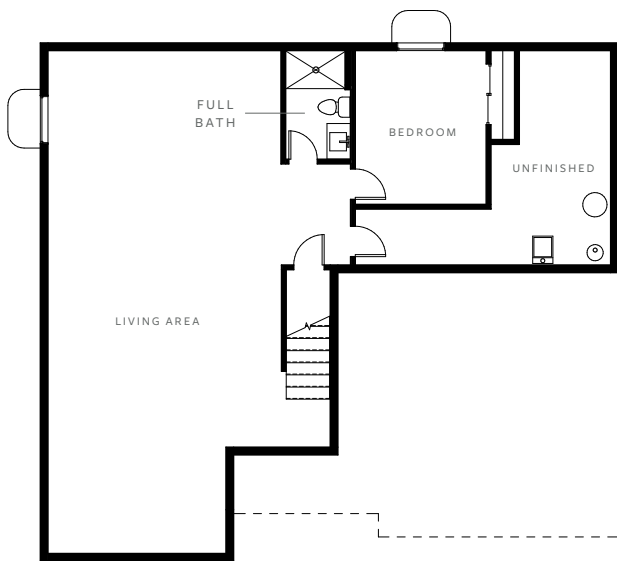

NICO PLAN

 RANCH
  3 BED
  48' X 43'
 1,426 SF
  2 BATH

BASEMENT (1,047 SF OPTIONAL)

MAIN LEVEL

BUILD YOURS AT [ELEVATEDBUILDERS.COM](https://www.elevatedbuilders.com)