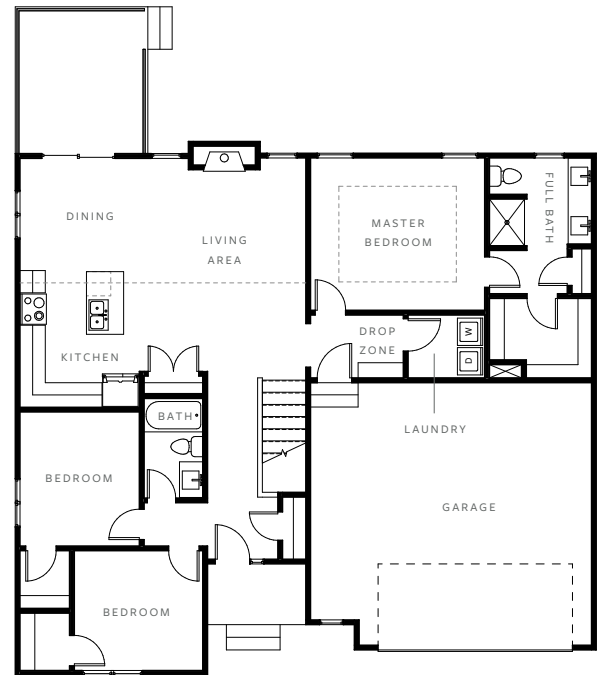

NICO PLAN

 RANCH
  3 BED
  48' X 43'
 1,426 SF
  2 BATH

BASEMENT (1,047 SF OPTIONAL)

MAIN LEVEL

BUILD YOURS AT [ELEVATEDBUILDERS.COM](https://www.elevatedbuilders.com)