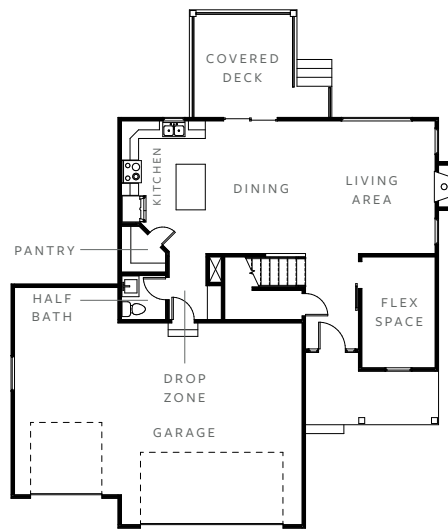

PRESLEY PLAN

🏠 2 STORY
 🛏️ 4 BED
 📏 48' X 58'
🏠 2,056 SF
 🚿 2-1/2 BATH

BASEMENT (680 SF OPTIONAL)

MAIN LEVEL

SECOND LEVEL

BUILD YOURS AT ELEVATEDBUILDERS.COM