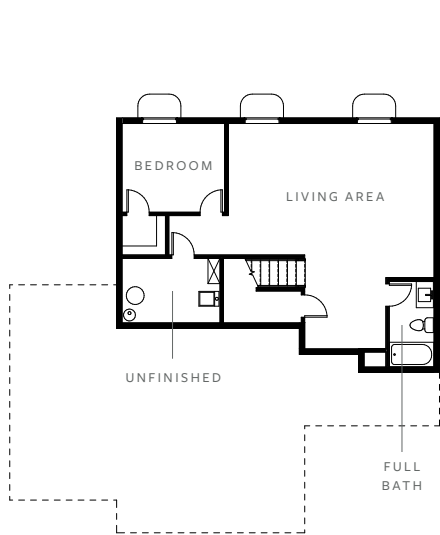

PRESLEY PLAN

🏠 2 STORY
 🛏️ 4 BED
 📏 48' X 58'
🏠 2,056 SF
 🚿 2-1/2 BATH

BASEMENT (680 SF OPTIONAL)

MAIN LEVEL

SECOND LEVEL

BUILD YOURS AT ELEVATEDBUILDERS.COM